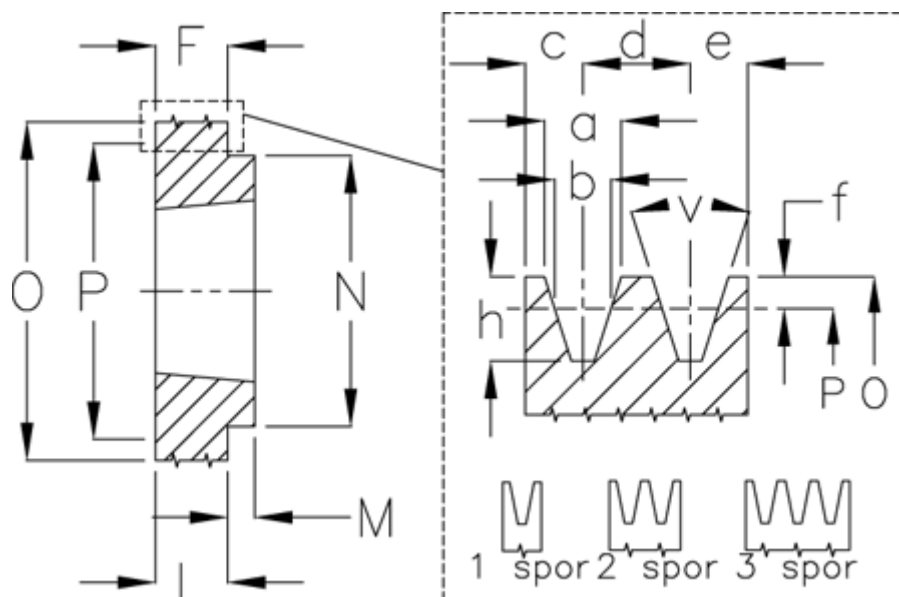

Article number: 604113011801

Description: V-belt pulley SPZ 118/1 TL1610

Measures

a	= 9.7	For bush	= 1610	P	= 118
b	= 8.5	h	= 11.0	Type	= SPZ
Bush ζ max	= 42	J	= -	v	= 38 grader
c	= 8.0	L	= 25		
d	= 12.0	m	= 9		
e	= 8.0	N	= 92		
f	= 2.0	Number of ribs	= 1		
F	= 16	O	= 122.0		